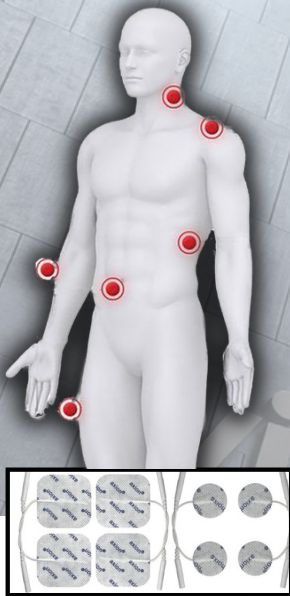

**1 VB BOX**

**5 APPS**

**4 WEARABLES**

**PowerPads**

- 12 channels + ECG
- For rehab and beauty
- Pads & bands
- Free Hz setting

**PowerVest**

- 10 channels + ECG
- For rehab and gym use
- Wet suit

**PowerPants**

- 6 channels
- For fitness
- Beauty (anti-cellulite)
- Rehab (incontinence)

**PowerSuit**

- 10 channels + ECG
- For fitness (home and gym use)
- Rehab and beauty